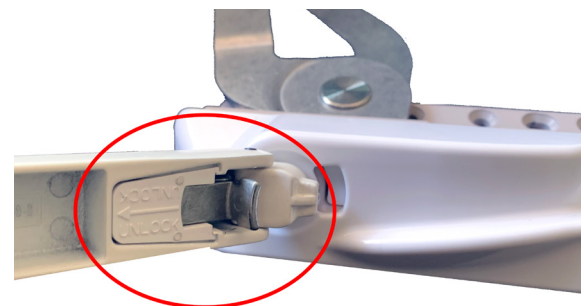

## X-DRIVE Evolve: Contemporary Style Casement Hardware

Roto North America is pleased to present our new X-DRIVE Evolve: Contemporary line of casement operator covers, crank handles and lock handles. This design features a sleek aesthetic with clean lines to complement today's window and door trends. Compatible with both OP06 and OP08 operators, this line will be offered in numerous color finishes. The crank handles also feature Roto's innovative lockout design. As standard, covers and handles can be purchased in kit form.

Unique lockout feature to enhance the functionality of the window